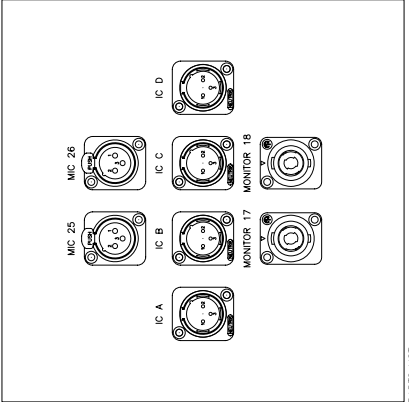

USR UPSTAGE RIGHT PANEL - QTY (1)