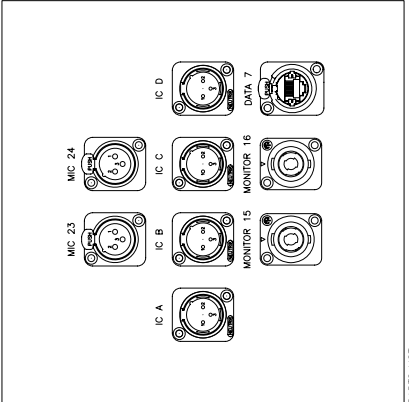

USC UPSTAGE CENTER PANEL - QTY (1)