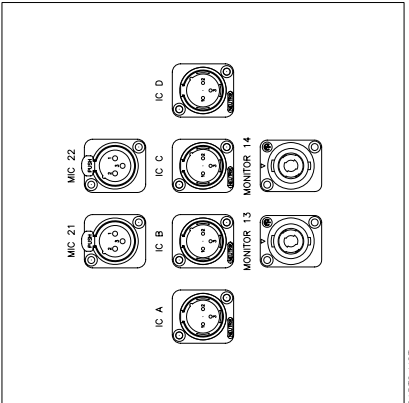

USL UPSTAGE LEFT PANEL - QTY (1)