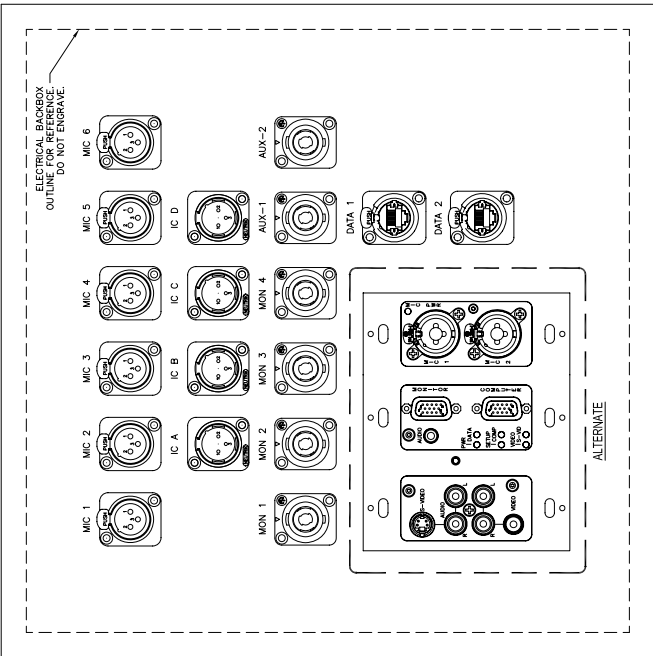

1. PARTS LIST:
   (1) NEUTRIK NC3FD-L-1
   (4) NEUTRIK NC3MD-L-1
   (4) NEUTRIK NL4MP
   (2) NEUTRIK NLAMP
   (1) PRESTRON DM-W/MC W/ OM-W/MC MODULE*
   1/8" LASER ETCHED LETTERING

1. PARTS LIST:
   (1) NEUTRIK NC3FD-L-1
   (4) NEUTRIK NC3MD-L-1
   (4) NEUTRIK NL4MP
   (2) NEUTRIK NLAMP
   (1) PRESTRON DM-W/MC W/ OM-W/MC MODULE*
   1/8" LASER ETCHED LETTERING