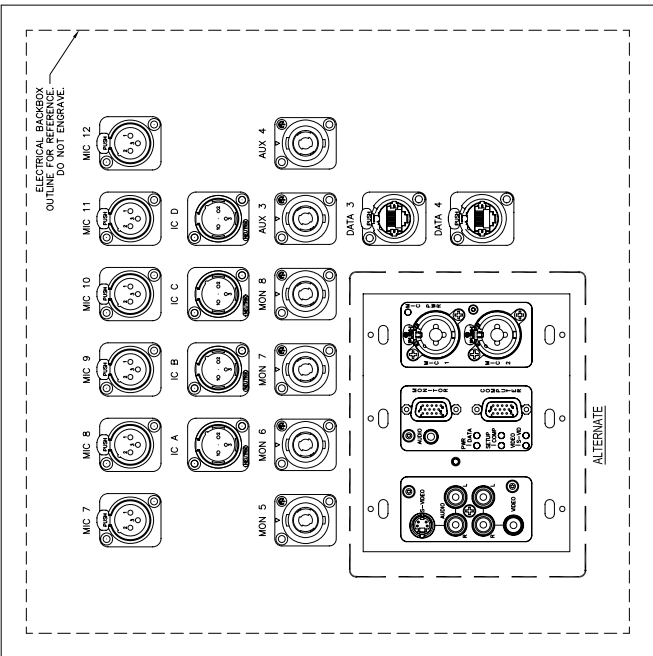

DSR DOWNSTAGE LEFT PANEL - QTY (1)

DSR DOWNSTAGE RIGHT PANEL - QTY (1)